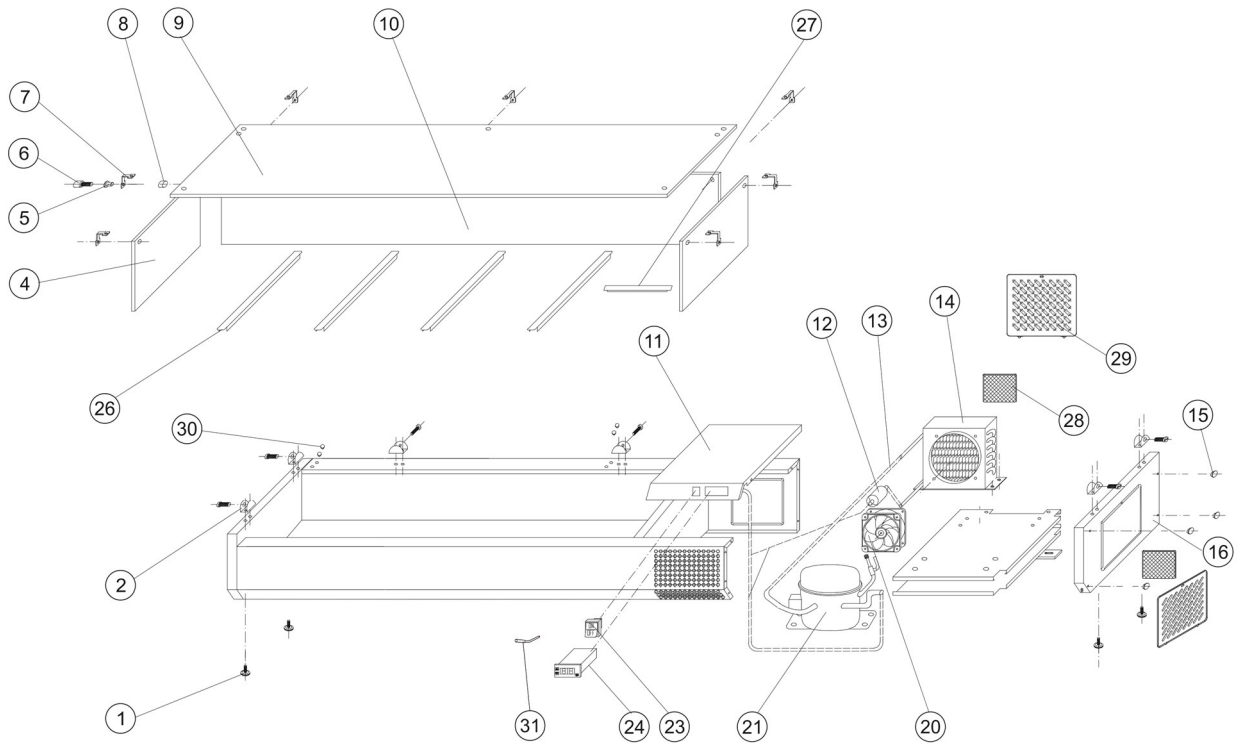

16506 / VK33-160

Position	ItemNo	Description
01	14579	Feet M8
02	10499	Clips Glass Cover
04	10621	Side Glass
05	35045	Bushing
06	35046	Glass Fixed Bolt
07	35047	Glass Linked Clip
08	35048	Glass Clip Fixed Nut
09	35059	Top Glass
10	35060	Front Glass
11	11870	Unit Room Cover For Compressor
12	15722	Filter Drier 20 G
13	13237	Defrost Water Coil
14	14193	Condensor
15	10068	Plastic Cap
16	11621	Unit Side Nordcap
17	32629	Plug
20	13318	Cond./Evap. Fan Rah1238B
21	11725	Compressor HDL100A R600A
	11726	Compressor HDL140A R600
	11734	Compressor HXD55AA R600A
23	13754	Main Switch
24	14061	Thermostat XR02CX 2 Probes
26	14768	Divider For GN1/4 Pans 268x27 mm
27	14771	Divider For GN1/6 Pans 178x76 mm
28	10020	Filter 182 x 215 mm
29	10017	Dust Filter Cover
30	10039	Cover For Screw
31	13896	Probe NTC Dixell/Carel 10 Kohm

2023-01-16

16506 / VK33-160

VK33-nnn