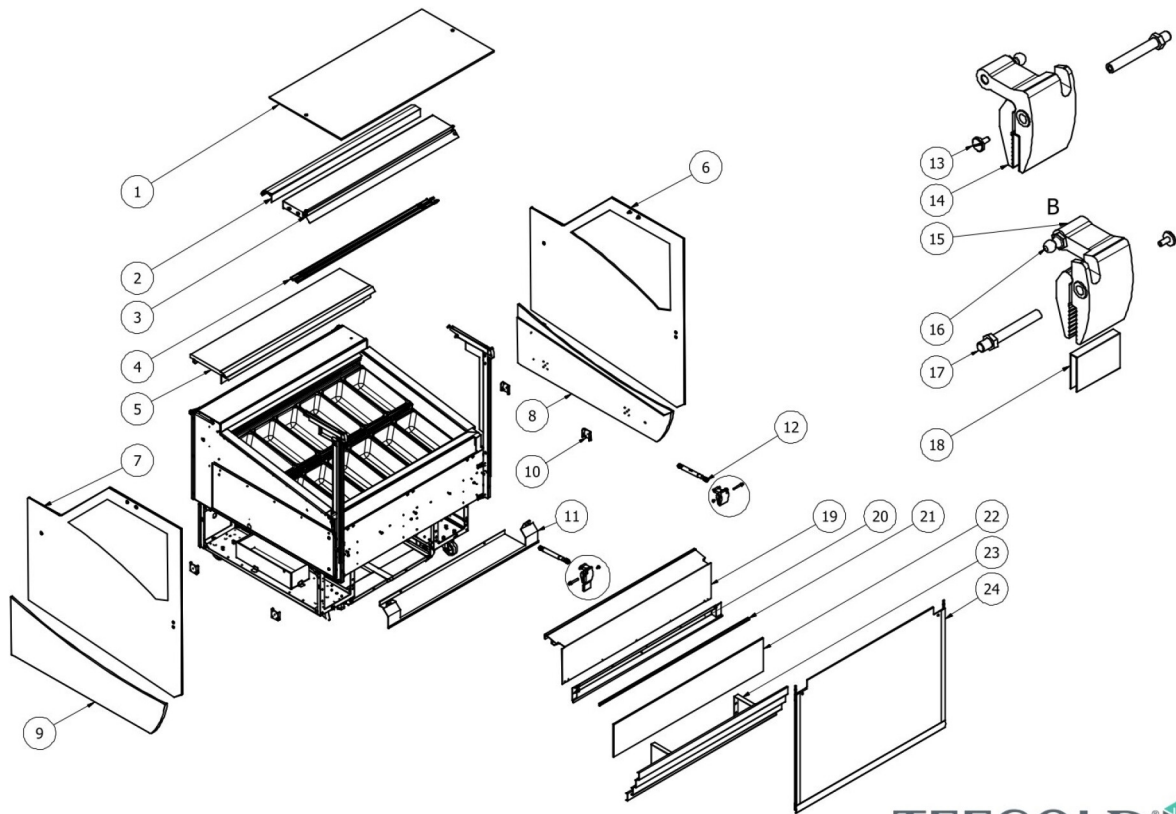

35788 / Magnum ICE MGI 12 scoop ice cream freezer

Position	ItemNo	Description
03	52661	Lamp
04	52649	LED Light
05	52660	Worktop
06	52662	Right Glass Side Black
22	52665	Front panel
23	52666	Front cover
8	52663	Right side panel
9	52664	Left side panel

2024-01-19

35788 / Magnum ICE MGI 12 scoop ice cream
freezer

35788 / Magnum ICE MGI 12 scoop ice cream
freezer
