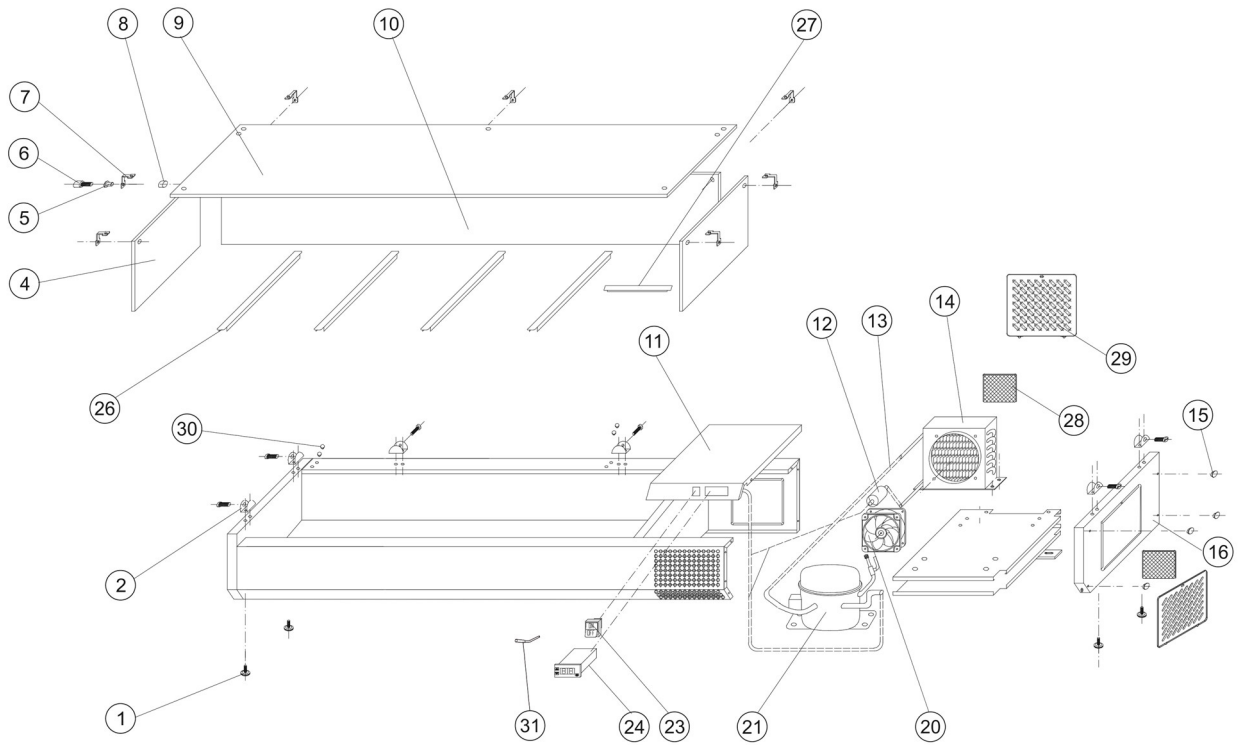

16498 / VK33-120

Position	ItemNo	Description
01	14579	Feet M8
02	10499	Clips Glass Cover
04	10621	Side Glass
05	35045	Bushing
06	35046	Glass Fixed Bolt
07	35047	Glass Linked Clip
08	35048	Glass Clip Fixed Nut
09	35049	Top Glass
10	35050	Front Glass
11	11870	Unit Room Cover For Compressor
12	15722	Filter Drier 20 G
13	13237	Defrost Water Coil
14	14193	Condensor
15	10068	Plastic Cap
16	11621	Unit Side Nordcap
17	32629	Plug
20	13318	Cond./Evap. Fan Rah1238B
21	11725	Compressor HDL100A R600A
	11726	Compressor HDL140A R600
	11734	Compressor HXD55AA R600A
23	13754	Main Switch
24	14061	Thermostat XR02CX 2 Probes
26	14768	Divider For GN1/4 Pans 268x27 mm
27	14771	Divider For GN1/6 Pans 178x76 mm
28	10020	Filter 182 x 215 mm
29	10017	Dust Filter Cover
30	10039	Cover For Screw
31	13896	Probe NTC Dixell/Carel 10 Kohm

2023-01-16

16498 / VK33-120

VK33-nnn