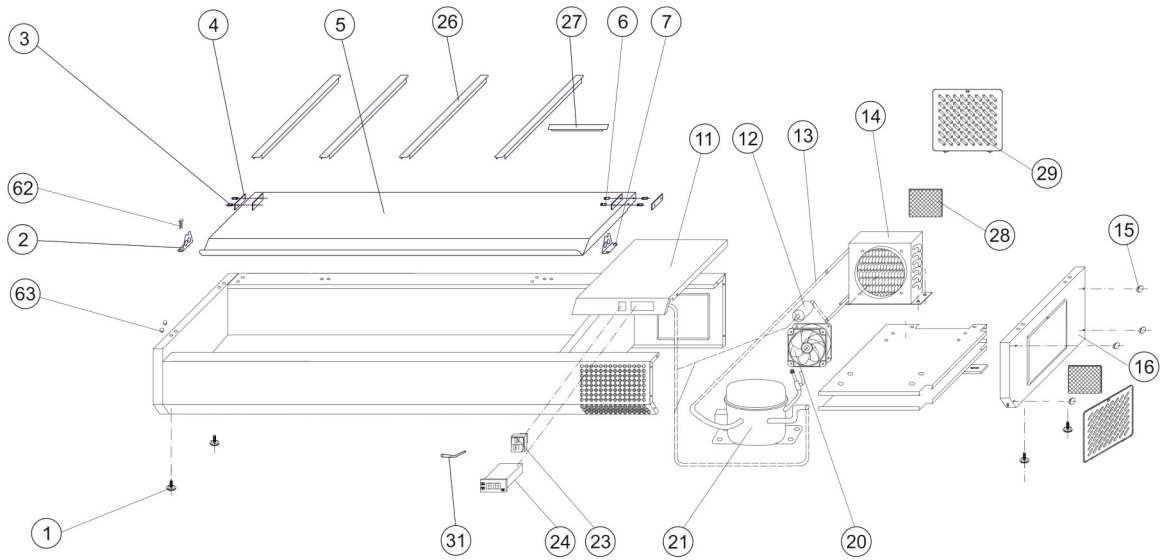

16504 / VK33-150 S/S LID

Position	ItemNo	Description
01	14579	Feet M8
02	12800	Cover Hinge Right/Left
03	12795	Cover Hinge Axis
04	13169	Strengthening Board
05	13159	Stainless Steel Lid
06	12907	Nut For Cover Hinge Axis
11	11870	Unit Room Cover For Compressor
12	54741	Filter Drier
13	13237	Defrost Water Coil
14	14193	Condensor
15	10068	Plastic Cap
16	11621	Unit Side Nordcap
17	32629	Plug
20	13318	Cond./Evap. Fan Rah1238B
21	11725	Compressor HDL100A R600A
	11726	Compressor HDL140A R600
	11734	Compressor HXD55AA R600A
23	13754	Main Switch
24	14061	Thermostat XR02CX 2 Probes
26	14768	Divider For GN1/4 Pans 268x27 mm
27	14771	Divider For GN1/6 Pans 178x76 mm
28	10020	Filter 182 x 215 mm
29	10017	Dust Filter Cover
30	10039	Cover For Screw
31	13896	Probe NTC Dixell/Carel 10 Kohm
62	10098	Screw M5x16
63	10039	Cover For Screw

2024-09-04

16504 / VK33-150 S/S LID

VK33-nnn-S/S Lid