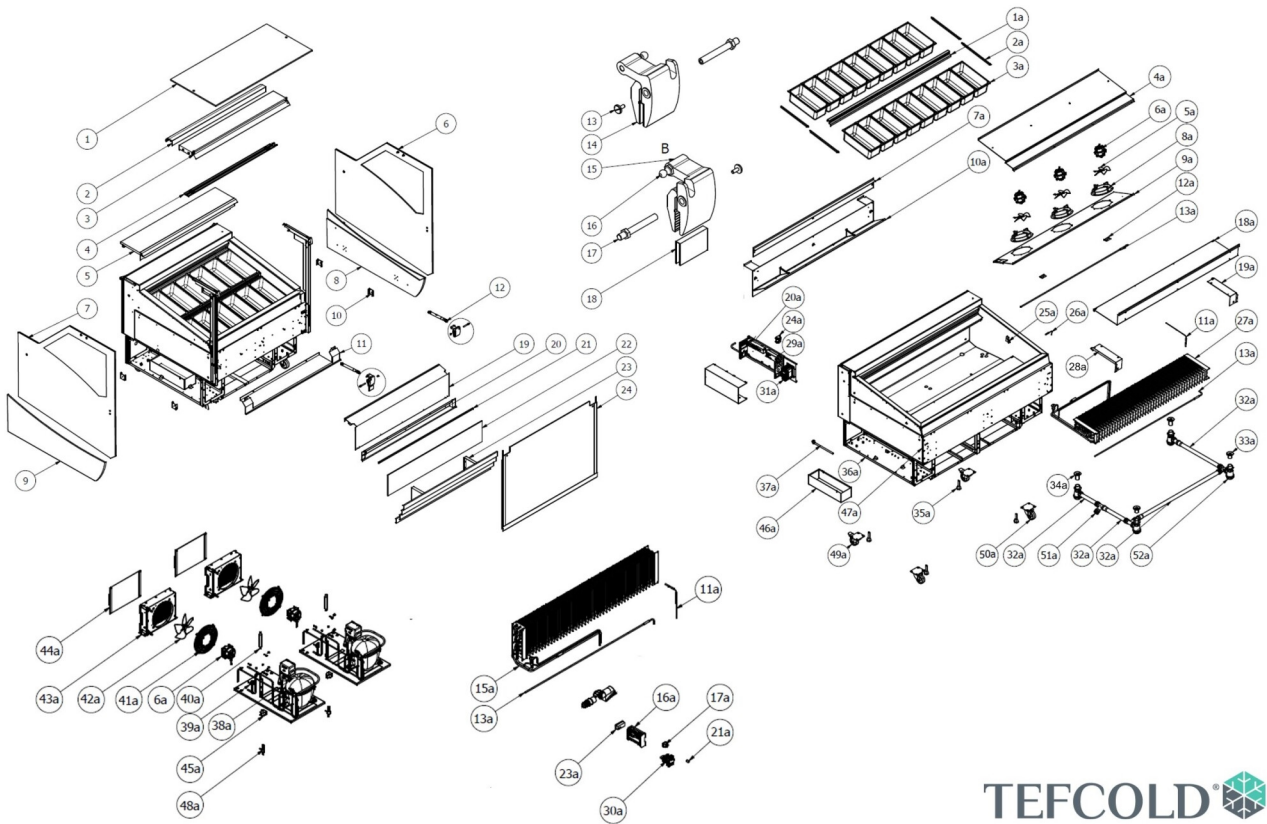

35788 / Magnum ICE MGI 12 scoop ice cream freezer

36A	52796	Base
37A	34255	Condensate box heater
38A	52797	Compressor
39A	41458	Pressostat
40A	41457	Drain filter
41A	41460	Condenser fan mesh
42A	41459	Propeller of condenser
43A	34252	Condenser
44A	52798	Condenser air filter
45A	48436	Solenoid Coil
46A	48469	Condensate Box
47A	52799	Body
48A	48437	Electrovalve
49A	52800	Wheel with brake
50A	52801	Wheel without brake
51A	52802	PVC tee
52A	52803	Siphon

2024-08-06

35788 / Magnum ICE MGI 12 scoop ice cream freezer