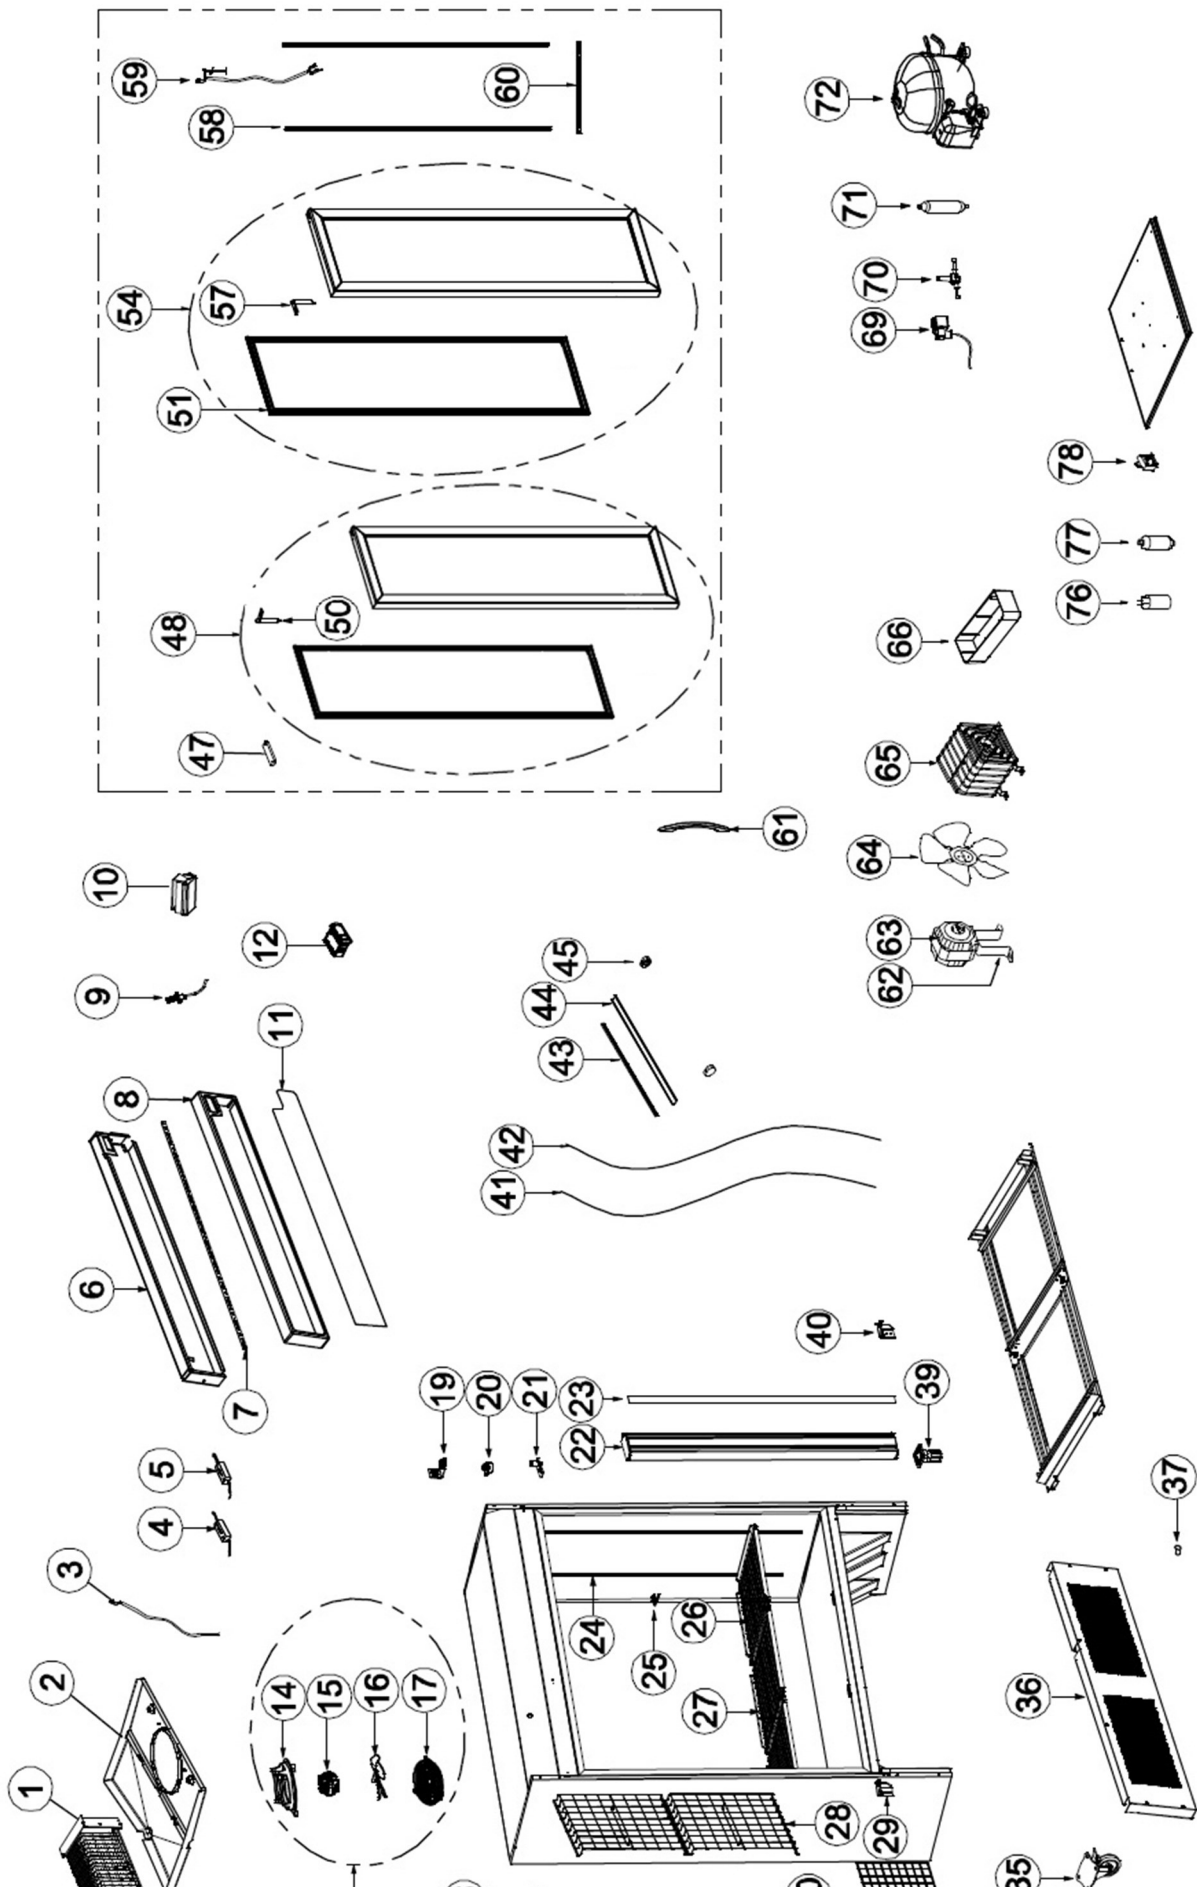

16380 / UFSC1600GCP

66	11497	Drip Tray
69	13233	Defrost Solenoid Coil
70	13234	Defrost Solenoid Valve
71	15720	Filter Drier 1/4 " 20 G
72	11789	Compressor NT2180U R290
76	13642	Emc Filter
77	14532	Particle Filter
78	15663	Light Relay 16 A

2023-03-04

16380 / UFSC1600GCP