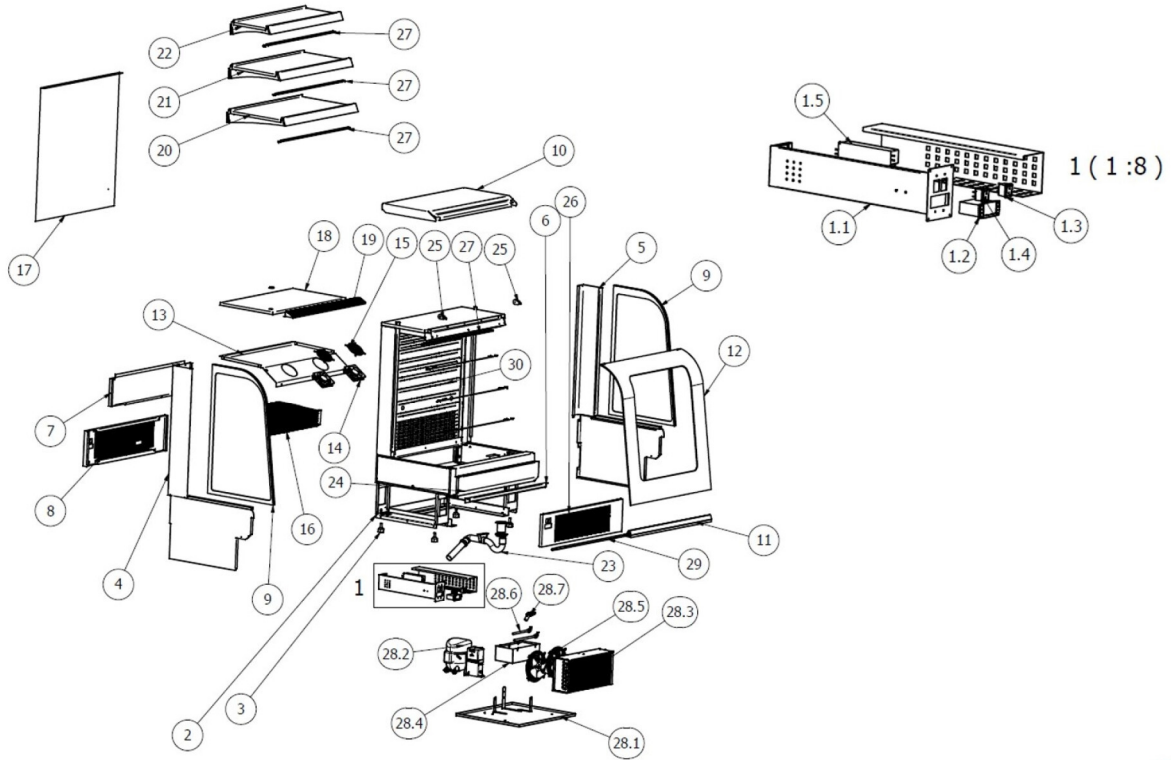

35778 / Tosti SG 60 CH O self-service, curved glass

Position	ItemNo	Description
02	52750	Base frame
03	33427	Foot M12
04	33428	Metal Sheet - Left Side
05	33429	Metal Sheet - Right Side
06	33430	Top Bracket For Bottom Grill
07	34240	Upper rear panel
08	33450	Bottom Grill
09	33433	Side Glass
1.1	33424	Metal Sheet Of The Electrical Box
1.2	33426	Thermostat
1.3	33431	Power Switch (Red)
1.4	33441	Light Switch (Green)
1.5	33452	Power Supply
10	34242	Top visor
11	33435	Glass Profile
12	33436	Front Glass
13	33437	Evaporator Cover
14	33438	Evaporator Fan
15	34243	Fan mesh
16	33440	Evaporator
17	34321	Metal sheet - rear
18	34324	Inner tray
19	33443	Air Inlet Grill
20	33444	Shelf 3
21	33445	Shelf 2
22	33446	Shelf 1
23	33447	Defrost Drain
24	48816	Upper Front Panel
25	33449	Safety Cord
26	33448	Front Panel
27	33451	Led Strip
28.1	34326	Basis aggregate
28.2	33454	Compressor
28.3	33455	Condenser
28.4	33971	Condensate box
28.5	33457	Condenser Fan With Grid
28.6	33458	Tubular Heater
28.7	52256	Water level sensor
29	33453	Bottom Bracket For Bottom Grill
30	34322	Outlet perforated metal sheet

2024-08-06

35778 / Tosti SG 60 CH O self-service, curved
glass

35778 / Tosti SG 60 CH O self-service, curved
glass
