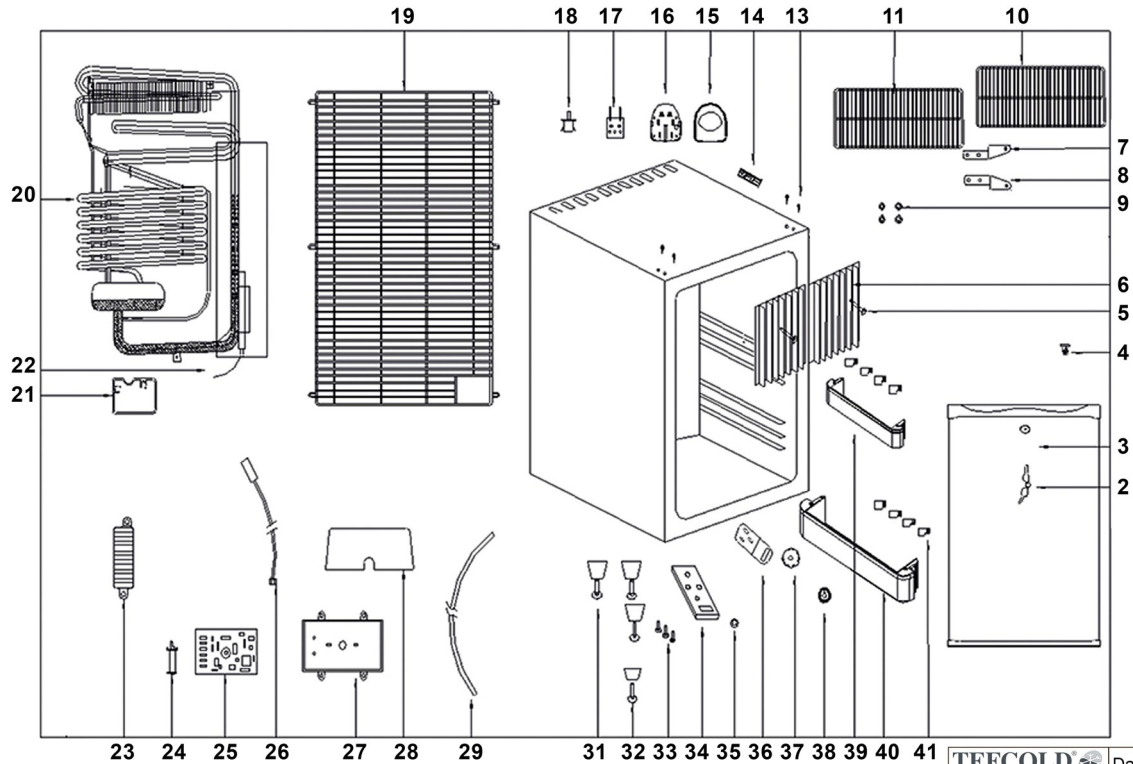

31556 / TM42

Position	ItemNo	Description
00	10006	Air Valve ..
02	10672	Key
03	11899	Door
04	10698	Lock Cap
05	16848	Screw
06	14214	Cooling Plate
07	12880	Left Hinge
08	12921	Right Hinge
09	10087	Screw Cover
10	15127	Shelf Small
11	15069	Shelf Big
13	12922	Screw For Top Hinge
14	12840	False Top Hinge
15	15402	Lamp Cover
	34912	Thermostat Cover 2021 Version
16	15453	Light House
	34911	Thermostat PCB with LED 2021 Version
17	15574	LED Light
18	13739	Light Switch
19	10763	Back Grill
20	15689	Absorption Unit
21	11565	Water Box
22	13277	Heating Element 65 W
23	13895	Probe Holder
24	13974	Thermostat Connector
25	14036	Thermostat PCB
	34913	Thermostat Power Supply PCB 2021 Version
26	14038	Thermostat Probe
27	13943	Thermostat Baseboard
28	13653	Junction Box
29	11444	Drain Pipe
31	14572	Big Feet
32	14597	Small Feet
33	16848	Screw
34	12741	Bottom Hinge
35	10063	Nylon Washer
36	10690	Lock Bracket
37	14045	Thermostat Scale
38	14017	Thermostat Knob
39	35259	Small Door Shelf From 2020
40	35260	Big Door Shelf From 2020
41	12422	Spacer For Door Shelf

2023-03-04

31556 / TM42

TEFCOLD Cool Products Worldwide	Date: 201212
Model: TM42	Rev.: 03
Exploded view	Rev. by: rfj
Drawing no.:	