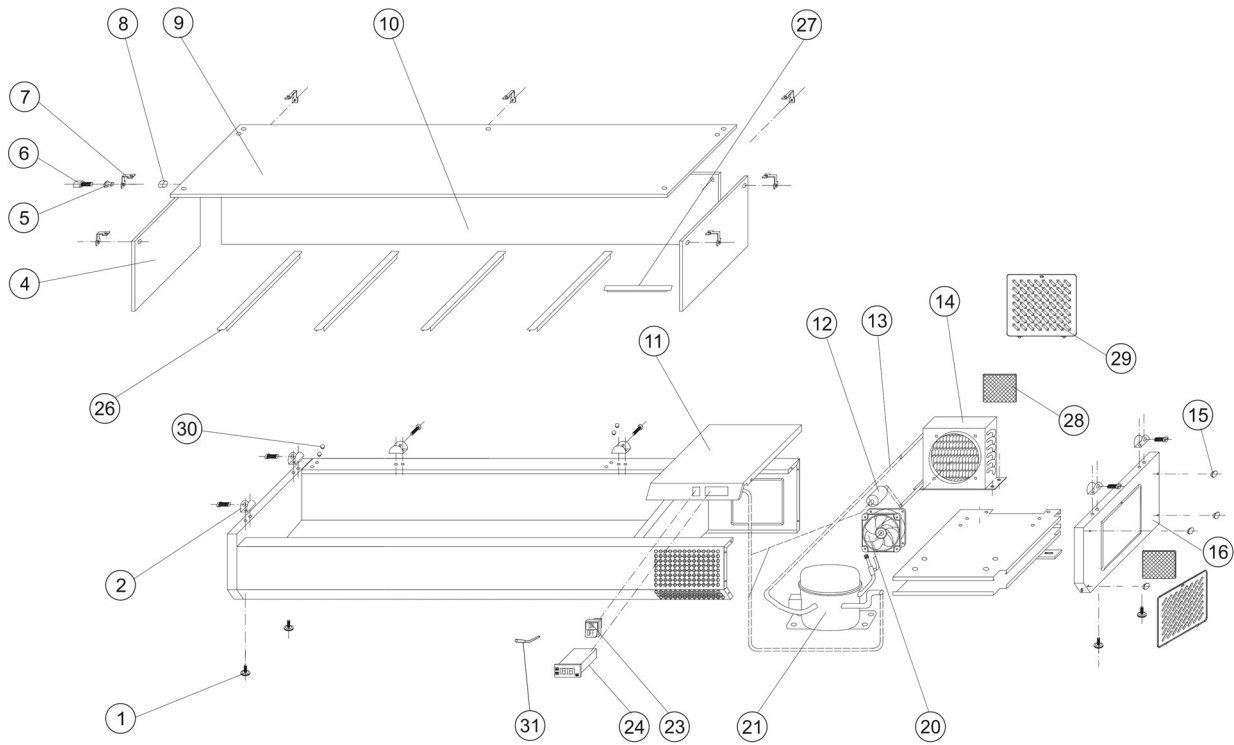

16508 / VK33-180

Position	ItemNo	Description
01	14579	Feet M8
02	10499	Clips Glass Cover
04	10621	Side Glass
05	35045	Bushing
06	35046	Glass Fixed Bolt
07	35047	Glass Linked Clip
08	35048	Glass Clip Fixed Nut
09	35061	Top Glass
10	35062	Front Glass
11	11870	Unit Room Cover For Compressor
12	15722	Filter Drier 20 G
13	13237	Defrost Water Coil
14	14193	Condensor
15	10068	Plastic Cap
16	11621	Unit Side Nordcap
17	32629	Plug
20	13318	Cond./Evap. Fan Rah1238B
21	11725	Compressor HDL100A R600A
	11726	Compressor HDL140A R600
	11734	Compressor HXD55AA R600A
23	13754	Main Switch
24	14061	Thermostat XR02CX 2 Probes
26	14768	Divider For GN1/4 Pans 268x27 mm
27	14771	Divider For GN1/6 Pans 178x76 mm
28	10020	Filter 182 x 215 mm
29	10017	Dust Filter Cover
30	10039	Cover For Screw
31	13896	Probe NTC Dixell/Carel 10 Kohm

2023-01-16

16508 / VK33-180

VK33-nnn